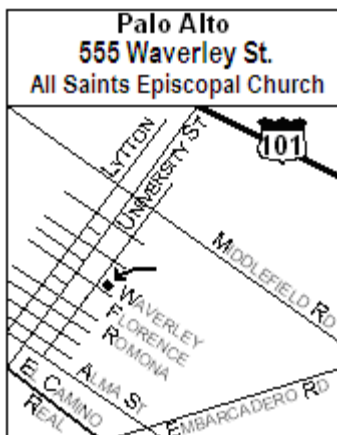

# The Rumor Is True!!

The Peninsula English Country Dance is making some changes

**New Location!** - All Saints Episcopal Church in Palo Alto

**New Day!** - Tuesdays  
Special in September 14<sup>th</sup> & 28<sup>th</sup>  
After September, 1<sup>st</sup>, 3<sup>rd</sup>, & 5<sup>th</sup> Tuesdays

**New Time!** - 7:30 - 9:30

The Mountain View ECD has moved... pass it on.

Join us as we move from Mountain View to All Saints Episcopal Church in downtown Palo Alto (555 Waverley St.) at our new time, on our new days. This site has lots of nearby public parking, and is close to public transit stops!